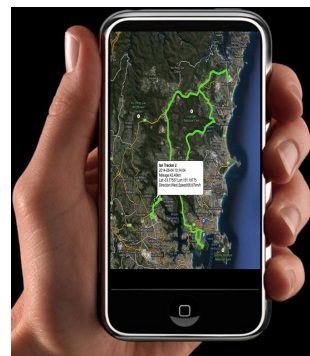

Black Knight GPS Trackers

VEHICLE SECURITY ISN'T COMPLETE WITHOUT A GPS TRACKER

Black Knight GPS Trackers - Ultimate Theft Protection

You love it - so make sure you know where it is! Black Knight design innovative miniature GPS devices that are simple, powerful and able to be hidden almost anywhere. Track in real-time, view playback data for any period up to previous 12 months, set anti-theft alerts and more. With Black Knight, you'll always know where your loved one is!

Black Knight High-performance GPS Tracker

The Black Knight GPS Tracker is sleek, small, powerful & versatile. Once connected, your Black Knight will update its position every 15 seconds, reporting your vehicle's location 24/7.

Unsurpassed Tracking Performance

- ✓ Real-time tracking via Smartphone, iPad, Tablet or PC
- ✓ 12 months travel history through Playback
- ✓ Fleet management option within standard software
- ✓ Geofence feature - alert to mobile and e-mail if breached
- ✓ Power disconnect feature - alert to mobile and e-mail if disconnected from unit's power source
- ✓ Speed limit feature - alert to mobile and e-mail if exceeded
- ✓ Compact size - 69mm x 35mm x 12mm (Z3)
- ✓ Easy installation - power & earth only required
- ✓ Quick registration and activation
- ✓ Low-cost fixed monthly connectivity
- ✓ Instant global roaming (conditions may apply)