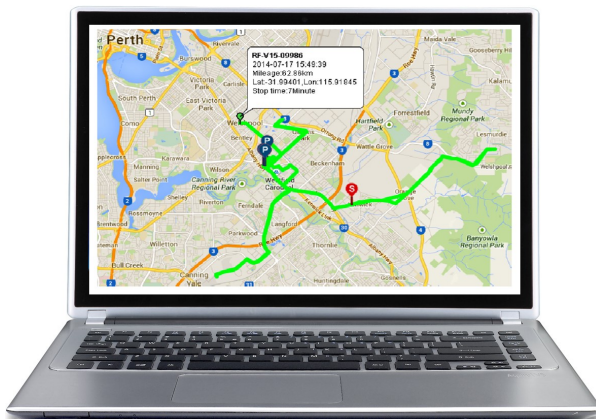

Black Knight GPS Trackers

VEHICLE SECURITY ISN'T COMPLETE WITHOUT A GPS TRACKER

Black Knight GPS Trackers - Ultimate Theft Protection

You love it - so make sure you know where it is! Black Knight design innovative miniature GPS devices that are simple, powerful and able to be hidden almost anywhere. Track in real-time, view playback data for any period up to previous 12 months, set anti-theft alerts and more. With Black Knight, you'll always know where your loved one is!

Black Knight High-performance GPS Tracker

The Black Knight GPS Tracker is sleek, small, powerful & versatile. Once connected, your Black Knight will update its position every 15 seconds, reporting your vehicle's location 24/7.

Unsurpassed Tracking Performance

- ✓ Real-time tracking via Smartphone, iPad, Tablet or PC
- ✓ 12 months travel history through Playback
- ✓ Fleet management option within standard software
- ✓ Geofence feature - alert to mobile and e-mail if breached
- ✓ Power disconnect feature - alert to mobile and e-mail if disconnected from unit's power source
- ✓ Speed limit feature - alert to mobile and e-mail if exceeded
- ✓ Compact size - 69mm x 35mm x 12mm (Z3)
- ✓ Easy installation - power & earth only required
- ✓ Quick registration and activation
- ✓ Low-cost fixed monthly connectivity
- ✓ Instant global roaming (conditions may apply)